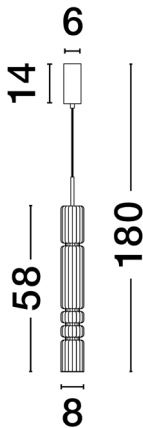

NOVA LUCE

PRODUCT DATASHEET

Version: 001

PRODUCT PHOTOGRAPH

TECHNICAL DRAWING

GENERAL INFORMATION

Product Code	9030550
Collection	Decorative
Product Category	Suspension
Product Family	Bento
Mounting Location	Ceiling
Application Environment	Indoor
Specifications	

DIMENSION & WEIGHT

LxWxH (cm)	D: 8 H: 180
Cut out (cm)	N/A
Weight (Kgr)	1.8

MATERIAL & COLOR

Product Color	Brass Gold & Cognac
Body Material	Metal & Glass

APPLICATION & MOUNTING

Ambient Working Temp.	Max 45 oC
Type of Protection	IP20
Dimmable	No
Type of Dimming	N/A
Mounting type	Surface
Mounting Depth (cm)	N/A
Led Module Replaceable	No
Light Source	LED

Power (Nominal)	12 W
Input voltage (Nominal)	220-240Vac
Mains Frequency	50/60Hz

PHOTOMETRICAL DATA

Luminous Flux	1526 lm
Color Temperature	3000K
Light Color (Designation)	Warm White

WARRANTY

Warranty	3 Years
----------	----------------