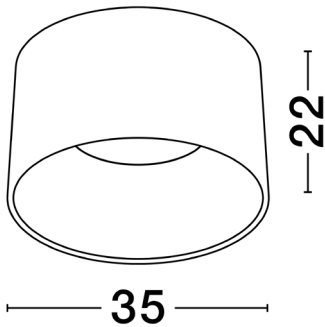

NOVA LUCE

PRODUCT DATASHEET

Version: 001

PRODUCT PHOTOGRAPH

TECHNICAL DRAWING

GENERAL INFORMATION

Product Code	9870010
Collection	Decorative
Product Category	Ceiling
Product Family	Atil
Mounting Location	Ceiling
Application Environment	Indoor
Specifications	

DIMENSION & WEIGHT

LxWxH (cm)	D: 35 H: 22
Cut out (cm)	N/A
Weight (Kgr)	2.6

MATERIAL & COLOR

Product Color	White & Black
Body Material	Aluminium & Steel

APPLICATION & MOUNTING

Ambient Working Temp.	Max 45 oC
Type of Protection	IP20
Dimmable	No
Type of Dimming	N/A
Mounting type	Surface
Mounting Depth (cm)	N/A
Led Module Replaceable	No
Light Source	LED

NOVA LUCE S.A

Schimatari Viotias
32009, Greece

+30 22620 58 121
+30 22620 56 743

info@novaluce.com
www.novaluce.com