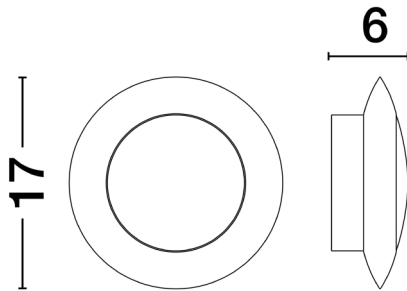

TECHNICAL DRAWING

MATERIAL & COLOR

Product Color	Black Nickel
Body Material	Aluminium & Acrylic

APPLICATION & MOUNTING

Ambient Working Temp.	Max 45 oC
Type of Protection	IP20
Dimmable	No
Type of Dimming	N/A
Mounting type	Surface
Mounting Depth (cm)	N/A
Led Module Replaceable	No
Light Source	LED

NOVA LUCE S.A

Schimatari Viotias
32009, Greece

+30 22620 58 121
+30 22620 56 743

info@novaluce.com
www.novaluce.com