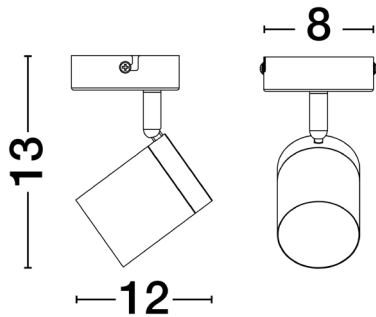

NOVA LUCE

PRODUCT DATASHEET

Version: 001

PRODUCT PHOTOGRAPH

GENERAL INFORMATION

Product Code	9011313
Collection	Decorative
Product Category	Spotlights
Product Family	Alma
Mounting Location	Ground
Application Environment	Indoor
Specifications	

DIMENSION & WEIGHT

LxWxH (cm)	D: 12 W: 8 H: 13
Cut out (cm)	N/A
Weight (Kgr)	0.3

TECHNICAL DRAWING

MATERIAL & COLOR

Product Color	Black
Body Material	Aluminium

APPLICATION & MOUNTING

Ambient Working Temp.	Max 45 oC
Type of Protection	IP44
Dimmable	Depend On Lamp
Type of Dimming	Depend On Lamp
Mounting type	Surface
Mounting Depth (cm)	N/A
Led Module Replaceable	Yes
Light Source	LED GU10