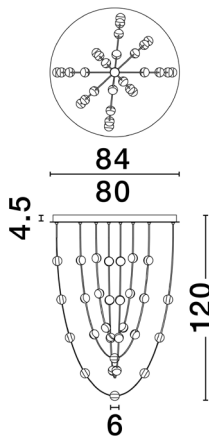

GENERAL INFORMATION

Product Code	9511019
Collection	Decorative
Product Category	Ceiling
Product Family	Alcinoe
Mounting Location	Ceiling
Application Environment	Indoor
Specifications	

DIMENSION & WEIGHT

LxWxH (cm)	D: 84 H: 120
Cut out (cm)	N/A
Weight (Kgr)	16.0

MATERIAL & COLOR

Product Color	Black & Gold
Body Material	Metal & Acrylic

APPLICATION & MOUNTING

Ambient Working Temp.	Max 45 oC
Type of Protection	IP20
Dimmable	Yes
Type of Dimming	Triac
Mounting type	Surface
Mounting Depth (cm)	N/A
Led Module Replaceable	No
Light Source	LED

NOVA LUCE S.A

Schimatari Viotias
32009, Greece

+30 22620 58 121
+30 22620 56 743

info@novaluce.com
www.novaluce.com