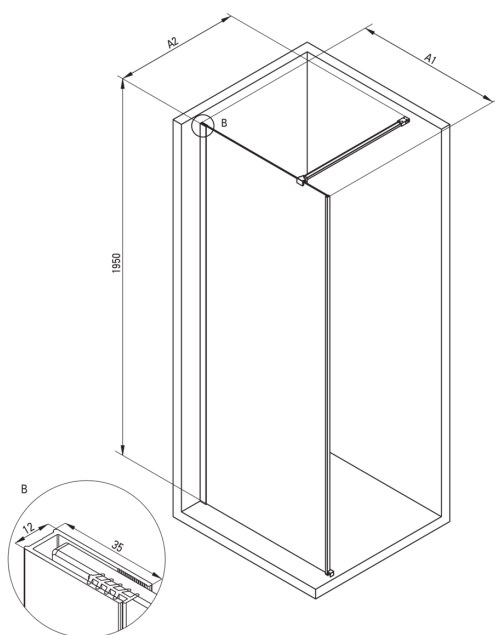

PRIZMA

Shower wall, walk-in

Product code: KTJ_038P

EAN: 5907650839330

Color: chrome

Warranty [years]: 2

Showe cabin

Width [mm]	800
Height [mm]	1950
Glass thickness [mm]	6
Glass finish	transparent
Active cover	Yes

Features:

- Only the best materials, the quality of which has been confirmed by laboratory tests
- Hydrophobic Active-Cover coating that makes it easier for water to run off the glass
- Possibility to install the cabin without a shower tray, directly on the tiles
- Safe and durable tempered glass
- Dedicated to Active Cover surfaces
- Resistance to impacts, chemicals and stains in accordance with PN-EN 14428+A1:2008 norm, confirmed by tests of the Institute of Ceramics and Building Materials
- Reversible door that allows the cabin to be mounted on the right or left side
- Dedicated cleaning agent, safe for cleaned surfaces

Model	Size	A1 (mm)	A2 (mm)
KT J X38P	800 x1950	760-780	700-1200
KT J X39P	900 x1950	860-880	700-1200