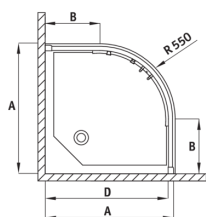

FUNKIA

Shower cabin, half round

Product code: KYP_653K

EAN: 5908212019405

Color: chrome

Warranty [years]: 2

Showe cabin

Shape	half round
Width [mm]	900
Length [mm]	900
Height [mm]	1700
Glass thickness [mm]	5
Glass finish	frosted

FUNKIA

Model	Size	A (mm)	B (mm)	C (mm)	D (mm)
KYP X54K	800x800	785-800	280	440	765
KYP X53K	900x900	885-900	350	540	865