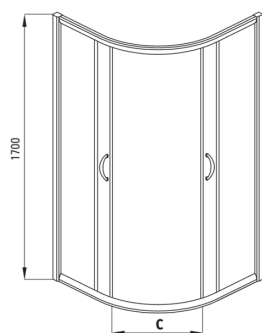

FUNKIA

Shower cabin, half round

Product code: KYP_653K

EAN: 5908212019405

Color: chrome

Warranty [years]: 2

Showe cabin

Shape	half round
Width [mm]	900
Length [mm]	900
Height [mm]	1700
Glass thickness [mm]	5
Glass finish	frosted

Features:

- Only the best materials, the quality of which has been confirmed by laboratory tests
- Safe and durable tempered glass
- Bottom rollers allow for the door detachment and easier product care
- Covering of assembly elements
- Possibility to install the cabin without a shower tray, directly on the tiles
- Dedicated cleaning agent, safe for cleaned surfaces
- Profiles leveling the curvature of the walls
- Resistance to impacts, chemicals and stains in accordance with PN-EN 14428+A1:2008 norm, confirmed by tests of the Institute of Ceramics and Building Materials
- Enclosure sold without the tray

FUNKIA

Model	Size	A (mm)	B (mm)	C (mm)	D (mm)
KYP X54K	800x800	785-800	280	440	765
KYP X53K	900x900	885-900	350	540	865