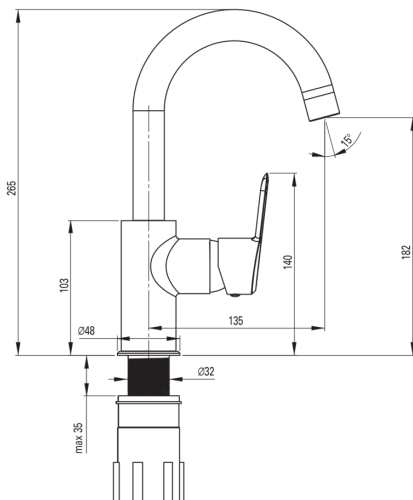

ARNIKA

Washbasin tap

Product code: BQA_D24M

EAN: 5908212097700

Color: titanium

Warranty [years]: 7

Mixer

Finish	titanium
Mixer type	single-handle, mixer
Installation method	standing
Acoustic group [db]	1 (x ≤ 20)

Mixer cartridge

Ceramic cartridge size	35 mm
------------------------	-------

Spout

Spout type	swivel
Mixer spout range [mm]	135
Material	stainless steel

Aerator

Aerator type	silicone
Aerator size	M22

Connecting hose

Length [mm]	450
Installation thread	3/8"
Connection thread	M10

Features:

- Design full of beauty and harmony
- we recommend buying a universal plug in the color of the mixer
- The mixer body is made of the highest quality brass
- The mixer is equipped with a stream aerator
- Silicone aerator for easy limescale removal
- The mounting sleeve facilitates the installation of the mixer
- 45 cm connection hoses included
- Innovative, durable and easy to clean Titanium coating
- The variety of colours gives many arrangement possibilities
- Only the best materials, the quality of which has been confirmed by laboratory tests
- The lever on the side makes it easier to keep the spout clean
- The offer includes a cleaning agent for fixtures in all colors