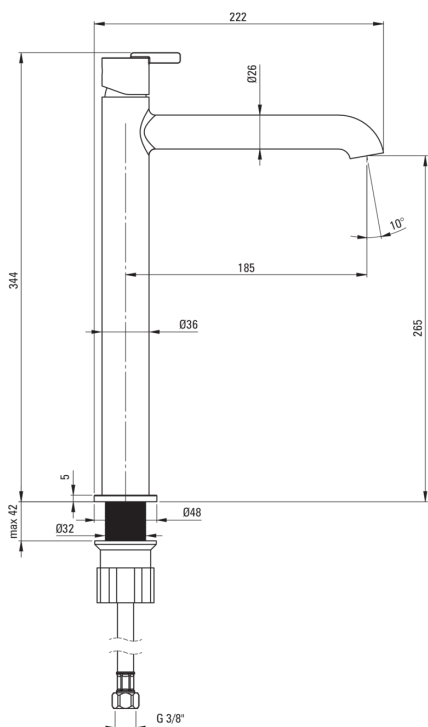

## Washbasin tap, tall

Product code: BQS\_020K

EAN: 5907650852292

Color: chrome

Warranty [years]: 7

### Mixer cartridge

Ceramic cartridge size	25 mm
------------------------	-------

### Spout

Spout type	still
Mixer spout range [mm]	185
Material	brass

### Connecting hose

Length [mm]	450
Installation thread	3/8"
Connection thread	M10