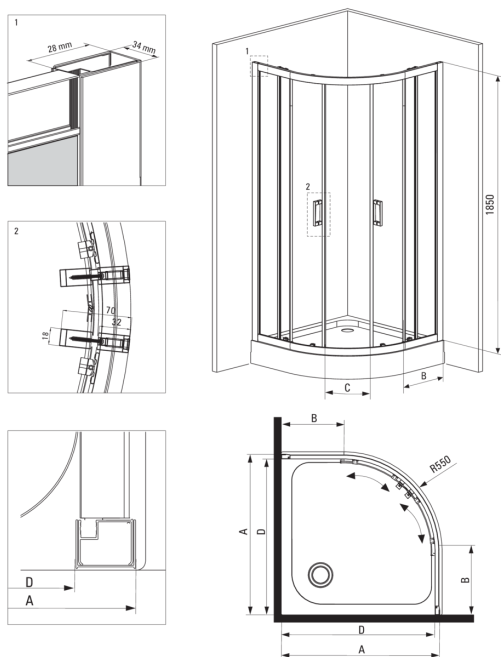

FUNKIA

Shower cabin, half round

Product code: KYP_452K

EAN: 5908212066683

Color: chrome

Warranty [years]: 2

Showe cabin

Shape	half round
Width [mm]	800
Length [mm]	800
Height [mm]	1850
Glass thickness [mm]	5
Glass finish	graphite

Features:

- Only the best materials, the quality of which has been confirmed by laboratory tests
- Safe and durable tempered glass
- Bottom rollers allow for the door detachment and easier product care
- Covering of assembly elements
- Possibility to install the cabin without a shower tray, directly on the tiles
- Dedicated cleaning agent, safe for cleaned surfaces
- Profiles leveling the curvature of the walls
- Resistance to impacts, chemicals and stains in accordance with PN-EN 14428+A1:2008 norm, confirmed by tests of the Institute of Ceramics and Building Materials
- Enclosure sold without the tray

Model	Size	A (mm)	B (mm)	C (mm)	D (mm)
KYP X52K	800x800	785-795	278	435	755
KYP X51K	900x900	885-895	348	520	855