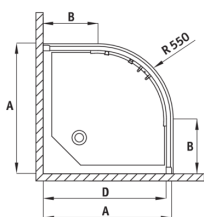

FUNKIA

Shower cabin, half round

Product code: KYP_654K

EAN: 5908212019412

Color: chrome

Warranty [years]: 2

Showe cabin

Shape	half round
Width [mm]	800
Length [mm]	800
Height [mm]	1700
Glass thickness [mm]	5
Glass finish	frosted

FUNKIA

Model	Size	A (mm)	B (mm)	C (mm)	D (mm)
KYP X54K	800x800	785-800	280	440	765
KYP X53K	900x900	885-900	350	540	865