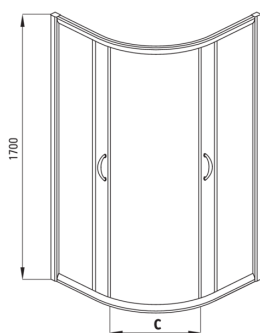

FUNKIA

Shower cabin, half round

Product code: KYP_654K

EAN: 5908212019412

Color: chrome

Warranty [years]: 2

Showe cabin

Shape	half round
Width [mm]	800
Length [mm]	800
Height [mm]	1700
Glass thickness [mm]	5
Glass finish	frosted

Features:

- Only the best materials, the quality of which has been confirmed by laboratory tests
- Safe and durable tempered glass
- Bottom rollers allow for the door detachment and easier product care
- Covering of assembly elements
- Possibility to install the cabin without a shower tray, directly on the tiles
- Dedicated cleaning agent, safe for cleaned surfaces
- Profiles leveling the curvature of the walls
- Resistance to impacts, chemicals and stains in accordance with PN-EN 14428+A1:2008 norm, confirmed by tests of the Institute of Ceramics and Building Materials
- Enclosure sold without the tray

FUNKIA

Model	Size	A (mm)	B (mm)	C (mm)	D (mm)
KYP X54K	800x800	785-800	280	440	765
KYP X53K	900x900	885-900	350	540	865