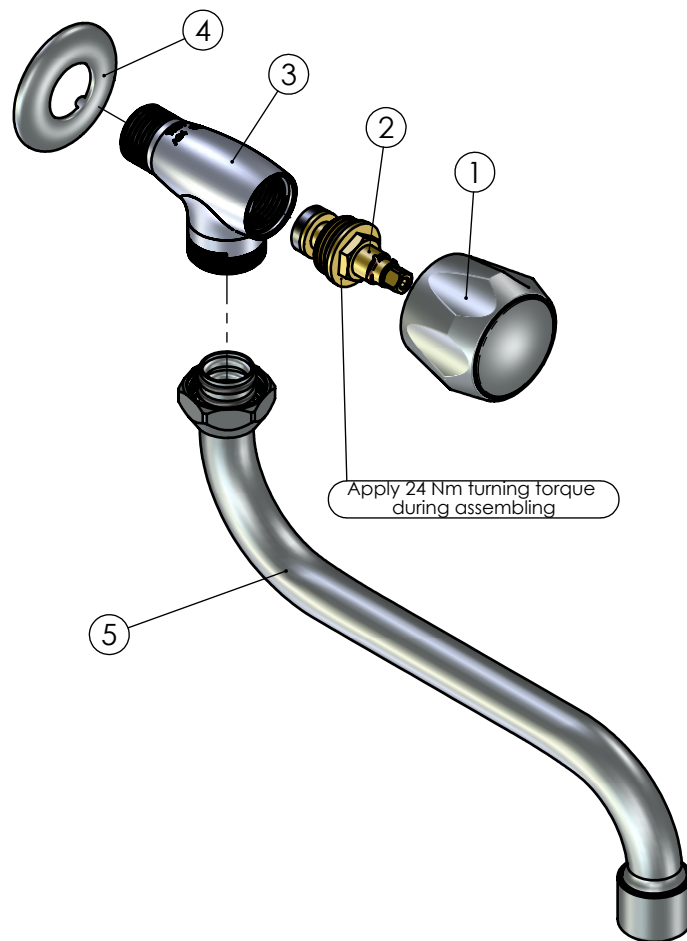

RUBINETA

Product name: **Faucet R-9 Eco**
Product Code: **R93001**

ITEM NO.	PART CODE	NAME	QUANTITY
1	631321	ECO handle 7x7 Blue	1
2	664021	Classic faucet valve G1/2" with square head	1
3	635078	Body R-9	1
4	636615	Plate R-9 46x5	1
5	633006	Spout S 18x200 assembly	1