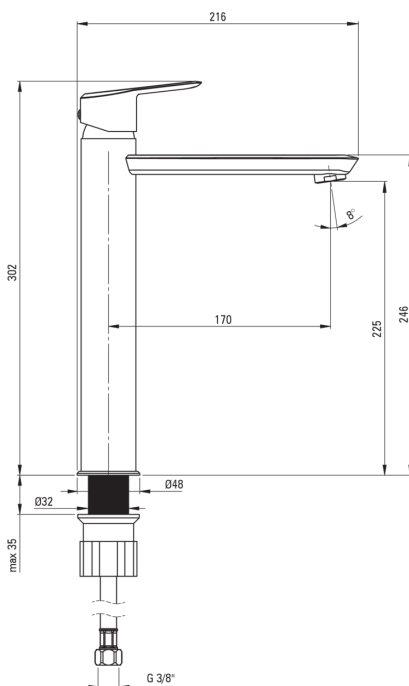

## Washbasin tap, tall

**Product code:** BQA\_D20N  
**EAN:** 5907650828068  
**Color:** titanium  
**Warranty [years]:** 7

### Mixer cartridge

|                        |       |
|------------------------|-------|
| Ceramic cartridge size | 35 mm |
|------------------------|-------|

### Spout

|                        |       |
|------------------------|-------|
| Spout type             | still |
| Mixer spout range [mm] | 170   |
| Material               | brass |

### Connecting hose

|                     |      |
|---------------------|------|
| Length [mm]         | 450  |
| Installation thread | 3/8" |
| Connection thread   | M10  |