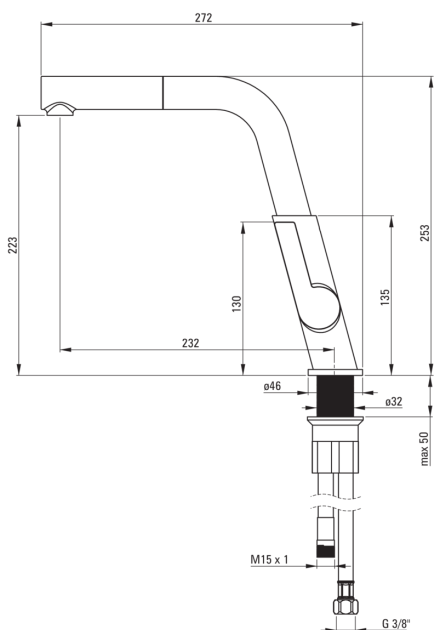

SILIA

Kitchen tap

Product code: BQS_073M

EAN: 5908212071397

Color: chrome

Warranty [years]: 7

Mixer

Finish	chrome
Mixer type	single-handle, mixer
Installation method	standing
Flow class [l/min]	Z - 4-9 l/min
Acoustic group [db]	II (20 < x ≤ 30)
Check valves	Yes

Mixer cartridge

Ceramic cartridge size	25 mm
------------------------	-------

Spout

Spout type	pull-out, swivel
Mixer spout range [mm]	233

Aerator

Aerator type	swivel
--------------	--------

Connecting hose

Length [mm]	450
Installation thread	3/8"
Connection thread	M8

Hose

Length [mm]	1500
Braid type	single-braided

Hand shower

Number of functions	1
---------------------	---

Features:

- The mixer body is made of the highest quality brass
- The mixer is equipped with a stream aerator
- The movable aerator allows you to direct the water stream
- The mixer with functional pull-out spout
- The mounting sleeve facilitates the installation of the mixer
- 45 cm connection hoses included
- Z flow class (4-9 l/min) allowing for water consumption reduction
- The mixer is equipped with non-return valves so that the mixed water does not flow back into the installation
- Only the best materials, the quality of which has been confirmed by laboratory tests
- The offer includes a cleaning agent for fixtures in all colors