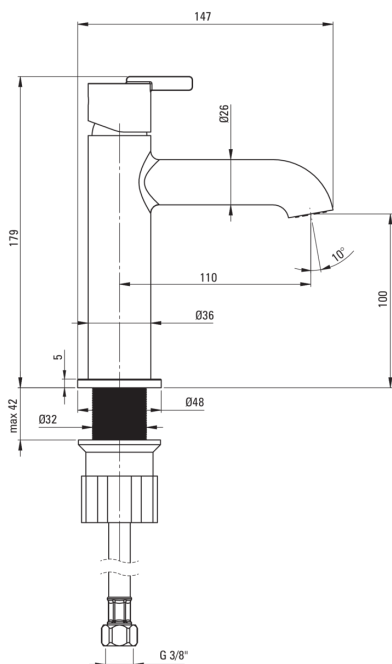

SILIA

Washbasin tap, freestanding

Product code: BQS_020M

EAN: 5907650853848

Color: chrome

Warranty [years]: 7

Mixer

Finish	chrome
Mixer type	single-handle, mixer
Installation method	standing
Flow class [l/min]	Z - 4-9 l/min
Acoustic group [db]	I (x ≤ 20)

Mixer cartridge

Ceramic cartridge size	25 mm
------------------------	-------

Spout

Spout type	still
Mixer spout range [mm]	110
Material	brass

Aerator

Aerator type	swivel, flat
Aerator size	M18

Connecting hose

Length [mm]	450
Installation thread	3/8"
Connection thread	M10

Features:

- Noble form and timeless simplicity
- Only the best materials, the quality of which has been confirmed by laboratory tests
- The mixer is equipped with a stream aerator
- The mixer body is made of the highest quality brass
- The mounting sleeve facilitates the installation of the mixer
- The movable aerator allows you to direct the water stream
- 45 cm connection hoses included
- Z flow class (4-9 l/min) allowing for water consumption reduction
- The offer includes a cleaning agent for fixtures in all colors