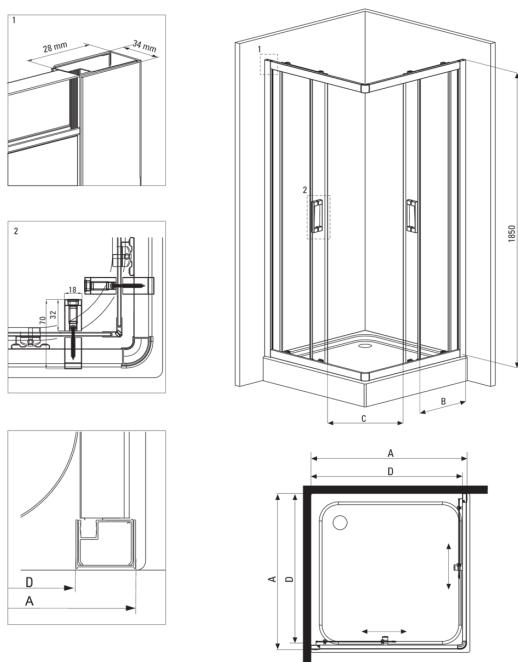

FUNKIA

Shower cabin, square

Product code: KYC_442K

EAN: 5908212008737

Color: chrome

Warranty [years]: 2

Showe cabin

Shape	square
Width [mm]	800
Length [mm]	800
Height [mm]	1850
Glass thickness [mm]	5
Glass finish	graphite

Features:

- Only the best materials, the quality of which has been confirmed by laboratory tests
- Safe and durable tempered glass
- Bottom rollers allow for the door detachment and easier product care
- Covering of assembly elements
- Possibility to install the cabin without a shower tray, directly on the tiles
- Dedicated cleaning agent, safe for cleaned surfaces
- Dedicated to Active Cover surfaces
- Profiles leveling the curvature of the walls
- Resistance to impacts, chemicals and stains in accordance with PN-EN 14428+A1:2008 norm, confirmed by tests of the Institute of Ceramics and Building Materials
- Enclosure sold without the tray

Model	Size	A (mm)	B (mm)	C (mm)	D (mm)
KYC X42K	800x800	785-795	338	385	755
KYC X41K	900x900	885-895	388	465	855