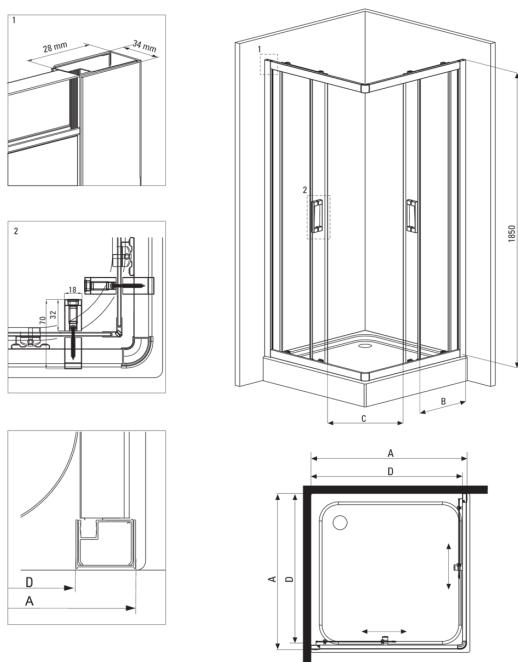

FUNKIA

Shower cabin, square

Product code: KYC_N42K

EAN: 5908212090350

Color: nero

Warranty [years]: 2

Showe cabin

| | |
|----------------------|-------------|
| Shape | square |
| Width [mm] | 800 |
| Length [mm] | 800 |
| Height [mm] | 1850 |
| Glass thickness [mm] | 5 |
| Glass finish | transparent |

Features:

- Only the best materials, the quality of which has been confirmed by laboratory tests
- Safe and durable tempered glass
- Bottom rollers allow for the door detachment and easier product care
- Covering of assembly elements
- Possibility to install the cabin without a shower tray, directly on the tiles
- Dedicated cleaning agent, safe for cleaned surfaces
- Dedicated to Active Cover surfaces
- Profiles leveling the curvature of the walls
- Resistance to impacts, chemicals and stains in accordance with PN-EN 14428+A1:2008 norm, confirmed by tests of the Institute of Ceramics and Building Materials

| Model | Size | A (mm) | B (mm) | C (mm) | D (mm) |
|----------|---------|---------|--------|--------|--------|
| KYC X42K | 800x800 | 785-795 | 338 | 385 | 755 |
| KYC X41K | 900x900 | 885-895 | 388 | 465 | 855 |