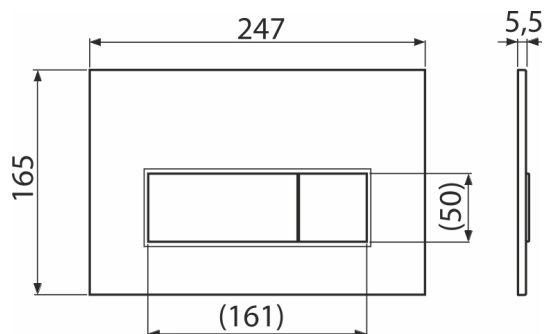

M570

Flush plate for pre-wall installation systems, white-polished

Application

For pre-wall installation systems and concealed WC cisterns

Features

- Double-acting mechanical flushing
- Compatible for all pre-wall installation systems and cisterns for building into solid walls Alca
- Material: plastic
- Surface finish: white
- The flush plate thanks to its profile stands out only 5.5 mm above the tiles

Scope of supply

- Template for correct flush plate setup
- Flushing mechanism screws 2 pcs
- Flush plate
- Fixing frame of the flush plate
- Threaded frame clamp 2 pcs

Order number, Logistic information

Code	EAN	Weight (piece packing palett)	Dimensions (piece packing)	Quantity (packing palett)
M570	8595580558604	0,35 8,66 262,5 kg	250x170x36 595x395x245 mm	25 700 pcs

Warranty 2/2 years * Customs code 39269097