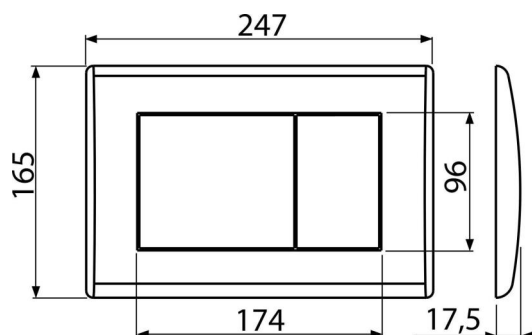

M270

Flush plate for pre-wall installation systems, white-polished

Application

For pre-wall installation systems and concealed WC cisterns

Features

- Double-acting mechanical flushing
- Compatible for all pre-wall installation systems and cisterns for building into solid walls Alca
- Material: plastic
- Surface finish: white

Scope of supply

- Template for correct flush plate setup
- Flushing mechanism screws 2 pcs
- Flush plate
- Fixing frame of the flush plate
- Threaded frame clamp 2 pcs

Order number, Logistic information

Code	EAN	Weight (piece packing palett)	Dimensions (piece packing)	Quantity (packing palett)
M270	8594045938234	0,38 9,40 283,1 kg	250×40×175 595×245×395 mm	25 700 pcs

Warranty 2/2 years * **Customs code** 39269097