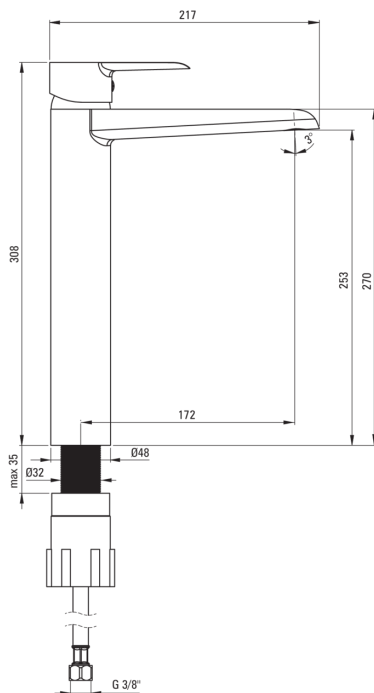

CORIO

Washbasin tap, tall

Product code: BFC_020K

EAN: 5907650817239

Color: chrome

Warranty [years]: 7

Mixer

Finish	chrome
Mixer type	single-handle, mixer
Installation method	standing
Flow class [l/min]	Z - 4-9 l/min
Acoustic group [db]	I (x ≤ 20)

Mixer cartridge

Ceramic cartridge size	40 mm
------------------------	-------

Spout

Mixer spout range [mm]	172
Material	brass

Aerator

Aerator type	flat, honeycomb
Aerator size	M24

Connecting hose

Length [mm]	450
Installation thread	3/8"
Connection thread	M10

Features:

- The mixer is equipped with a stream aerator
- The mixer body is made of the highest quality brass
- Z flow class (4-9 l/min) allowing for water consumption reduction
- The mounting sleeve facilitates the installation of the mixer
- 45 cm connection hoses included
- Only the best materials, the quality of which has been confirmed by laboratory tests
- The offer includes a cleaning agent for fixtures in all colors