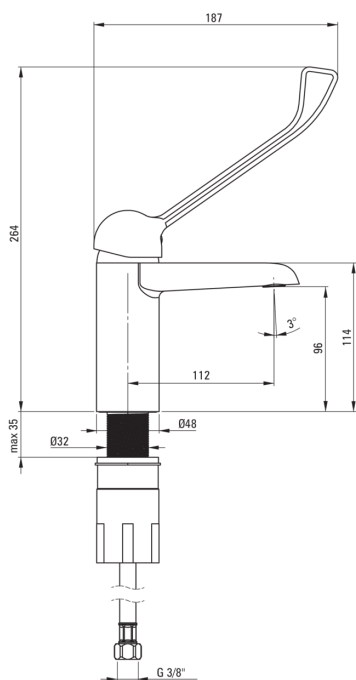

CORIO

Washbasin tap

Product code: BFC_020C

EAN: 5908212098967

Color: chrome

Warranty [years]: 7

Mixer

Finish	chrome
Mixer type	single-handle, mixer
Installation method	standing
Flow class [l/min]	Z - 4-9 l/min
Acoustic group [db]	I ($x \leq 20$)
Clinic lever	Yes

Mixer cartridge

Ceramic cartridge size	40 mm
------------------------	-------

Spout

Mixer spout range [mm]	112
Material	brass

Aerator

Aerator type	flat
Aerator size	M24

Connecting hose

Length [mm]	450
Installation thread	3/8"
Connection thread	M10

Features:

- The mixer body is made of the highest quality brass
- The mixer is equipped with a stream aerator
- The mounting sleeve facilitates the installation of the mixer
- 45 cm connection hoses included
- Z flow class (4-9 l/min) allowing for water consumption reduction
- Extended Clinic lever for easy operation
- Only the best materials, the quality of which has been confirmed by laboratory tests
- The offer includes a cleaning agent for fixtures in all colors