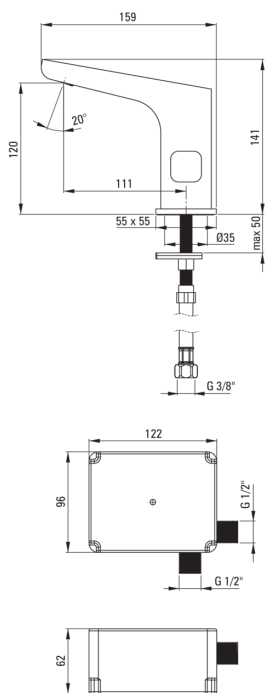

HIACYNT

Washbasin tap, contactless

Product code: BQH_029R

EAN: 5908212078266

Color: chrome

Warranty [years]: 7

Mixer

Finish	chrome
Mixer type	sensor
Installation method	standing
Flow class [l/min]	Z - 4-9 l/min
Acoustic group [db]	I ($x \leq 20$)
Check valves	Yes

Mixer cartridge

Spout

Spout type	still
Mixer spout range [mm]	112
Material	brass

Aerator

Aerator type	flat, swivel
Aerator size	M24

Connecting hose

Length [mm]	450
Installation thread	1/2"
Connection thread	M8