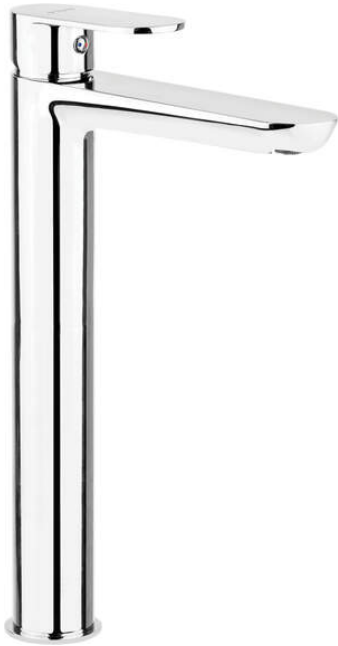

ALPINIA

Washbasin tap, tall

Product code: BGA_020K

EAN: 5908212054468

Color: chrome

Warranty [years]: 7

Mixer

Finish	chrome
Mixer type	single-handle, mixer
Installation method	standing
Flow class [l/min]	Z - 4-9 l/min
Acoustic group [db]	I (x ≤ 20)

Mixer cartridge

Ceramic cartridge size	35 mm
------------------------	-------

Spout

Spout type	still
Mixer spout range [mm]	165
Material	brass

Aerator

Aerator type	coin-slot
Aerator size	M24

Connecting hose

Length [mm]	600
Installation thread	3/8"
Connection thread	M10

Features:

- Light and subtle design
- Coin-slot aerator
- The mixer is equipped with a stream aerator
- 45 cm connection hoses included
- Only the best materials, the quality of which has been confirmed by laboratory tests
- The mixer body is made of the highest quality brass
- The offer includes a cleaning agent for fixtures in all colors