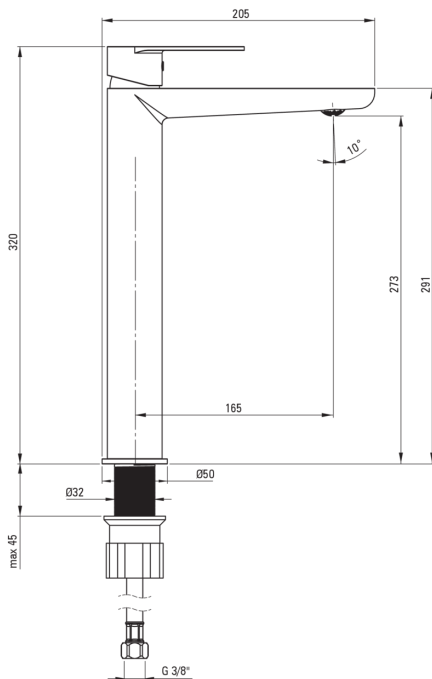

ALPINIA

Washbasin tap, tall

Product code: BGA_020K

EAN: 5908212054468

Color: chrome

Warranty [years]: 7

Mixer

Finish	chrome
Mixer type	single-handle, mixer
Installation method	standing
Flow class [l/min]	Z - 4-9 l/min
Acoustic group [db]	I (x ≤ 20)

Mixer cartridge

Ceramic cartridge size	35 mm
------------------------	-------

Spout

Spout type	still
Mixer spout range [mm]	165
Material	brass

Aerator

Aerator type	coin-slot
Aerator size	M24

Connecting hose

Length [mm]	600
Installation thread	3/8"
Connection thread	M10

Features:

- Light and subtle design
- Coin-slot aerator
- The mixer is equipped with a stream aerator
- 45 cm connection hoses included
- Only the best materials, the quality of which has been confirmed by laboratory tests
- The mixer body is made of the highest quality brass
- The offer includes a cleaning agent for fixtures in all colors