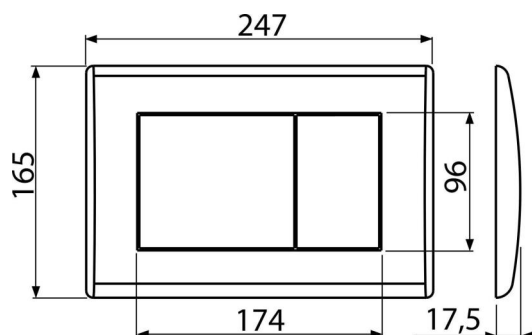

M278

Flush plate for pre-wall installation systems, black-matt

Application

For pre-wall installation systems and concealed WC cisterns

Features

- Double-acting mechanical flushing
- Compatible for all pre-wall installation systems and cisterns for building into solid walls Alca
- Material: plastic
- Surface finish: black-matt with antibacterial properties (ensured by the content of silver compounds)

Scope of supply

- Template for correct flush plate setup
- Flushing mechanism screws 2 pcs
- Flush plate
- Fixing frame of the flush plate
- Threaded frame clamp 2 pcs

Order number, Logistic information

Code	EAN	Weight (piece packing palett)	Dimensions (piece packing)	Quantity (packing palett)
M278	8595580501686	0,41 10,13 303,6 kg	250x40x175 595x245x395 mm	25 700 pcs

Warranty 2/2 years * Customs code 39269097