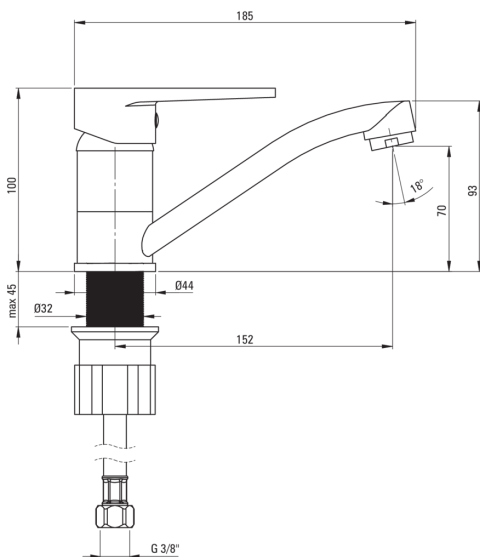

TUBO

Washbasin tap

Product code: BUT_026M
EAN: 5907650812814
Color: chrome
Warranty [years]: 7

Mixer

Finish	chrome
Mixer type	single-handle, mixer
Installation method	standing
Flow class [l/min]	Z - 4-9 l/min
Acoustic group [db]	I (x ≤ 20)

Mixer cartridge

Ceramic cartridge size	35 mm
------------------------	-------

Spout

Spout type	swivel
Mixer spout range [mm]	152
Material	stainless steel

Aerator

Aerator type	honeycomb
Aerator size	M24

Connecting hose

Length [mm]	450
Installation thread	3/8"
Connection thread	M10

Features:

- Only the best materials, the quality of which has been confirmed by laboratory tests
- The mixer is equipped with a stream aerator
- 45 cm connection hoses included
- The mixer body is made of the highest quality brass
- The swivel spout improves the comfort of use
- Z flow class (4-9 l/min) allowing for water consumption reduction
- The offer includes a cleaning agent for fixtures in all colors