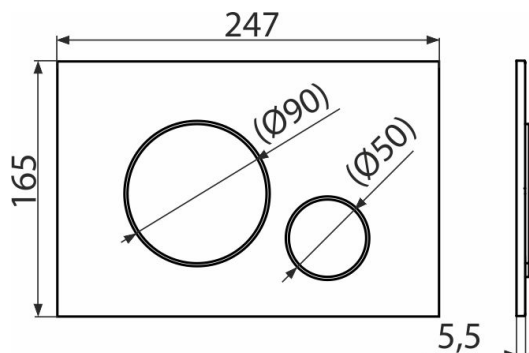

M678

Flush plate for pre-wall installation systems, black-matt

Application

For pre-wall installation systems and concealed WC cisterns

Features

- Double-acting mechanical flushing
- Compatible for all pre-wall installation systems and cisterns for building into solid walls Alca
- Material: plastic
- Surface finish: black-matt with antibacterial properties (ensured by the content of silver compounds)
- The flush plate thanks to its profile stands out only 5.5 mm above the tiles

Scope of supply

- Template for correct flush plate setup
- Flushing mechanism screws 2 pcs
- Flush plate
- Fixing frame of the flush plate
- Threaded frame clamp 2 pcs

Order number, Logistic information

Code	EAN	Weight (piece packing palett)	Dimensions (piece packing)	Quantity (packing palett)
M678	8595580562700	0,36 8,89 268,9 kg	250×170×36 595×395×245 mm	25 700 pcs

Warranty 2/2 years * Customs code 39269097

Technical specifications

- Operating force < 20 N