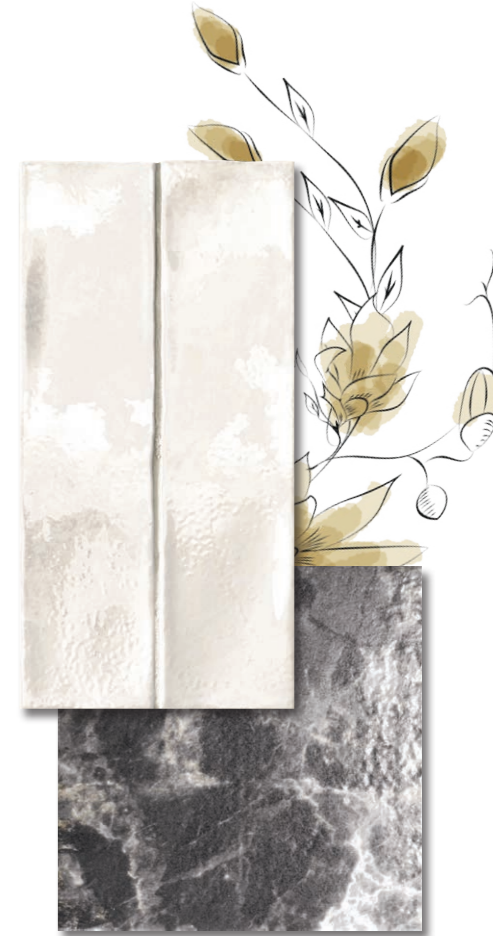

Bayonne

WALL TILE
Bayonne Blanco 7,5x30 - 3"x12"

FLOOR TILE
Carino Deco Como 20x20 - 8"x8"

MAINZU

Revestimiento
Wall Tile