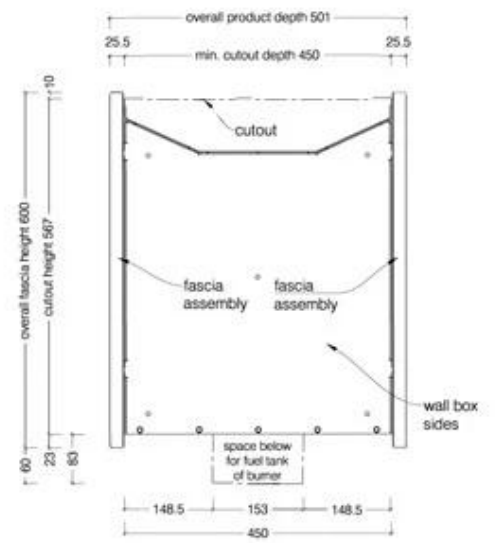

TECHNICAL SPECIFICATIONS

Appearance

Colour	Stainless Steel
Glas included	No
Materials	Stainless Steel
Shape	Rectangular

Burner

Adjustable	Yes
Burn time	8 hours
Burner type	Icon Slimline 1100 Burner
Capacity	6.25 Litres
Control	Manual
Flue/chimney	Not required
Fuel	Bioethanol
Heat output (max)	7,7 kW
Remote control	No
Requires electricity	No
Usage	0.9 L/h

Size

Depth	45 cm
Height	60 cm
Length/Width	135 cm
Weight	43,3 kg

Type

Producer	Icon Fires
Use	Indoor
Warranty	2 years

Top View

Front View

ICON  FIRES

Side View