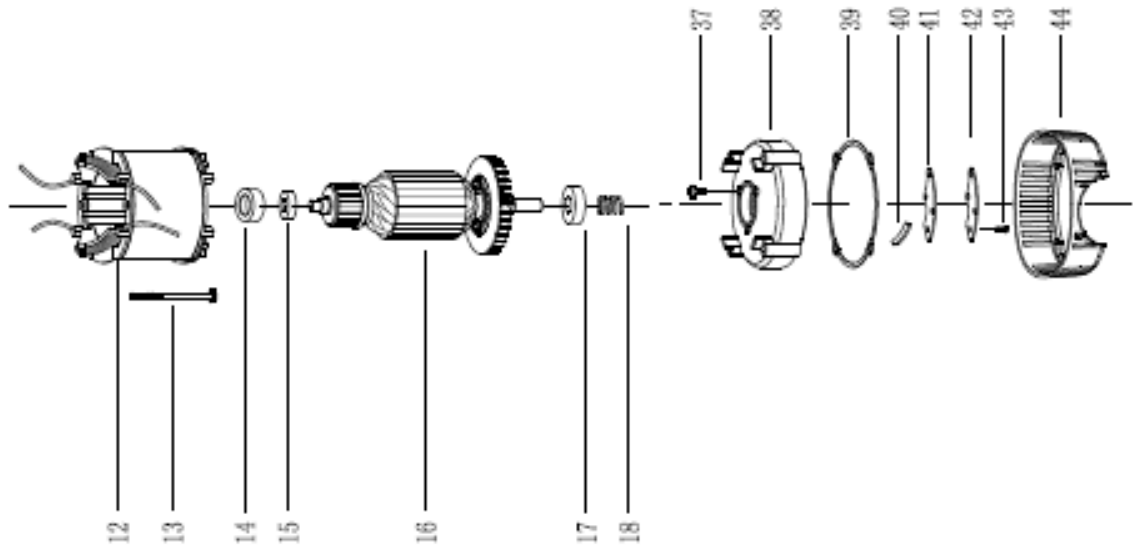

B

Part-list	ES	EN	Prod.
12	26351 1	ESTATOR 230V RUBIMIX POWERMAX	STATOR 230V RUBIMIX POWERMAX
13	51537 2	TORN ST4,8X70	SCREW ST4,8X70
14	25121 1	FUNDA GOMA RUBIMIX-9	RUBBER LOOP RMIX-9-BL
15	25122 1	RODAMIENTO 6000	BEARING 6000
16	26353 1	ROTOR 230V RUBIMIX POWERMAX	ROTOR 230V RUBIMIX POWERMAX
17	24365 1	RODAMIENTO 6001 RUBIMIX-16 ERGOMAX	BEARING 6001 RUBIMIX-16 ERGOMAX
18	24366 1	MUELLE POS.22 RUBIMIX-16 ERGOMAX	SPRING POS.22 RUBIMIX-16 ERGOMAX
37	25572 3	TORN M4X6 ST RUBIMIX-9 PLUS	SCREW M4X6 ST RMIX-9-BL PLUS
38	26360 1	TAPA MOTOR RUBIMIX SUPERTORQUE	MOTOR COVER RUBIMIX SUPERTORQUE
39	26361 1	JUNTA ESTANQUEIDAD RMIX SUPERTORQUE P.39	OIL WASHER RMIX SUPERTORQUE P.39
40	25577 1	MECHA ENGRASE 5X5X40	GREASE WICK 5X5X40
41	26362 1	JUNTA ESTANQUEIDAD RMIX SUPERTORQUE P.41	OIL WASHER RMIX SUPERTORQUE P.41
42	26363 1	TAPA ACEITE RUBIMIX SUPERTORQUE	OIL COVER RUBIMIX SUPERTORQUE
43	25581 4	TORN M3X10 RUBIMIX-9 PLUS	SCREW M3X10 RMIX-9-BL PLUS
44	26364 1	TAPA VENTILACION RUBIMIX SUPERTORQUE	WIND COVER RUBIMIX SUPERTORQUE