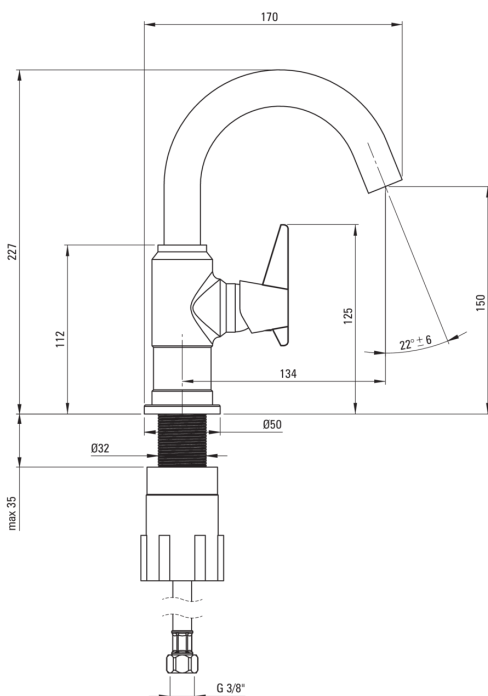

TEMISTO

Washbasin tap

Product code: BQT_020M

EAN: 5907650827412

Color: chrome

Warranty [years]: 7

Mixer

| | |
|---------------------|----------------------|
| Finish | chrome |
| Mixer type | single-handle, mixer |
| Installation method | standing |
| Flow class [l/min] | Z - 4-9 l/min |
| Acoustic group [db] | I (x ≤ 20) |

Mixer cartridge

| | |
|------------------------|-------|
| Ceramic cartridge size | 25 mm |
|------------------------|-------|

Spouts

| | |
|------------------------|-----------------|
| Spout type | swivel |
| Mixer spout range [mm] | 134 |
| Material | stainless steel |

Aerators

| | |
|--------------|-------------------|
| Aerator type | swivel, honeycomb |
|--------------|-------------------|

Connecting hoses

| | |
|---------------------|------|
| Length [mm] | 450 |
| Installation thread | 3/8" |
| Connection thread | M10 |

Features:

- The mixer body is made of the highest quality brass
- Hand-crafted elements
- Design that connects the past with the future
- The movable aerator allows you to direct the water stream
- The mounting sleeve facilitates the installation of the mixer
- 45 cm connection hoses included
- Z flow class (4-9 l/min) allowing for water consumption reduction
- The lever on the side makes it easier to keep the spout clean
- we recommend buying a universal plug in the color of the mixer