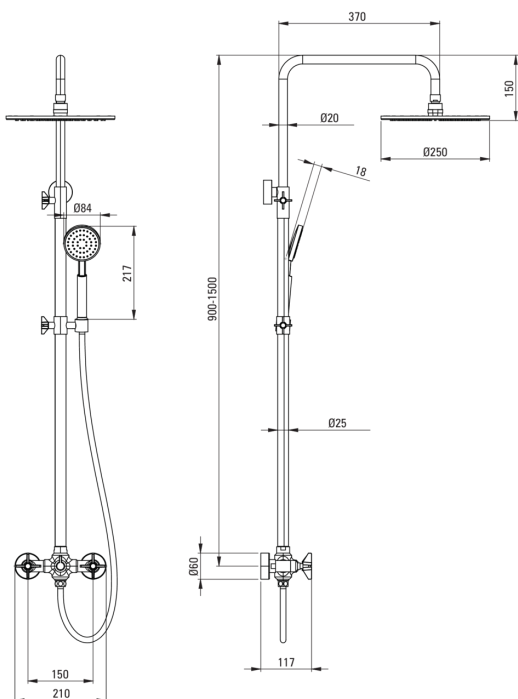

TEMISTO

Shower column, with shower mixer

Product code: NAC_M4QT

EAN: 5908212084335

Color: brass

Warranty [years]: 5

Shower columns

| | |
|----------------------------------|-------|
| Finish | brass |
| Mixer | Yes |
| Rain head height adjustment | Yes |
| Bar height adjustment from [mm] | 900 |
| Bar height adjustment up to [mm] | 1500 |

Rod

| | |
|----------|-----------|
| Material | steel 304 |
|----------|-----------|

Shower head

| | |
|---------------------|-------|
| Shape | round |
| Material | brass |
| Diameter [mm] | 250 |
| Anti-calc | Yes |
| Number of functions | 1 |
| Stream type | rain |

Hand showers

| | |
|---------------------|------|
| Number of functions | 1 |
| Anti-calc | Yes |
| Stream type | rain |

Hoses

| | |
|----------------|-----------------|
| Length [mm] | 1500 |
| Braid type | double braided |
| Braid material | stainless steel |
| Anti-twist | 2 |

Features:

- Steel bar
- Only the best materials, the quality of which has been confirmed by laboratory tests
- Anti-calc system facilitating the removal of limescale deposits
- The set includes an orifice reducing the flow of water
- Dedicated cleaning agent, safe for cleaned surfaces
- Adjustable rain shower height
- Design that connects the past with the future
- Hand-crafted elements
- Innovative and durable brass color coating
- The mixer body is made of the highest quality brass